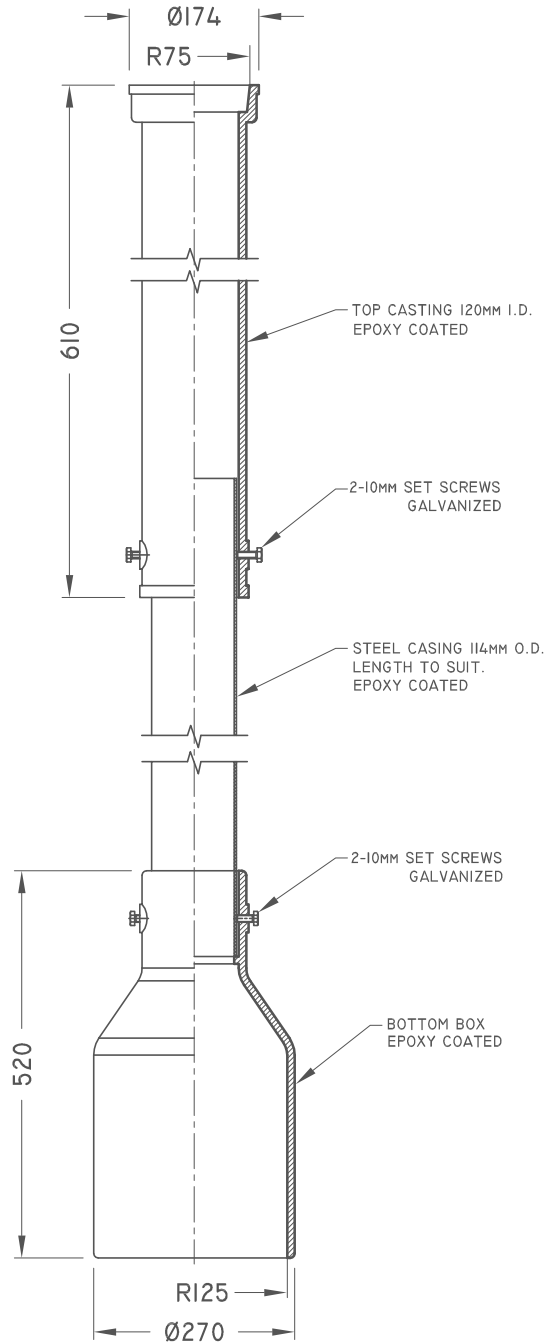

TYPE C VALVE BOX 2

CCVB2

GREY CAST IRON ASTM A48
ISO 9001-2000 CERTIFIED

MEASUREMENTS IN MILLIMETERS

TROJAN INDUSTRIES INC.
CALGARY • EDMONTON, ALBERTA