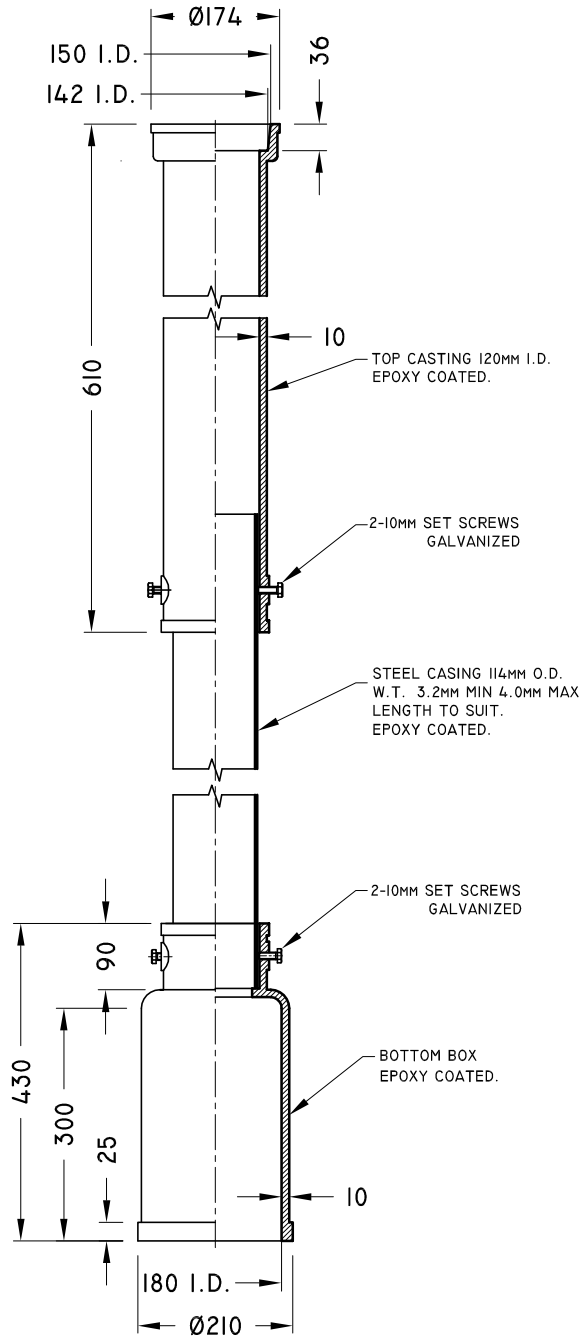

# TYPE C VALVE BOX I

CCVBI

GREY CAST IRON ASTM A48  
ISO 9001-2000 CERTIFIED

MEASUREMENTS IN MILLIMETERS

**TROJAN INDUSTRIES INC.**  
CALGARY • EDMONTON, ALBERTA