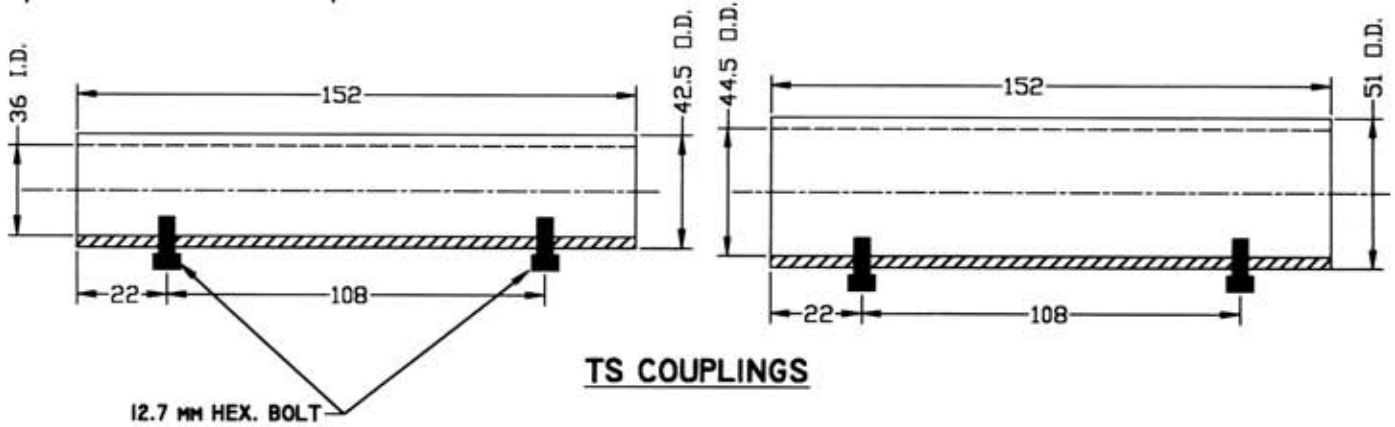

# ADJUSTMENT PARTS FOR SERVICE BOX

7033TS, VSB-TSC,  
7032, 7030,  
7032-1, 7031-1/4

Please note that drawings are approximate and not to be used for engineering purposes – please contact us for specific dimensions.

**25.4 MM COUPLING**

**25.4 MM NIPPLE**

**32 MM COUPLING**

**32 MM NIPPLE**

Measurements in Millimeters