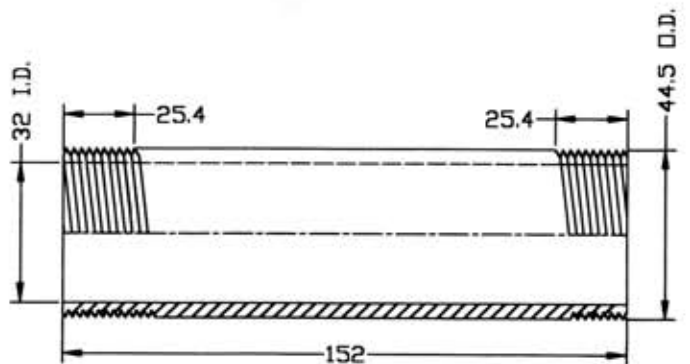

# ADJUSTMENT PARTS FOR SERVICE BOX

7033TS, VSB-TSC,  
7032, 7030,  
7032-1, 7031-1/4

Please note that drawings are approximate and not to be used for engineering purposes – please contact us for specific dimensions.

**25.4 MM COUPLING**

**25.4 MM NIPPLE**

**32 MM COUPLING**

**32 MM NIPPLE**

Measurements in Millimeters