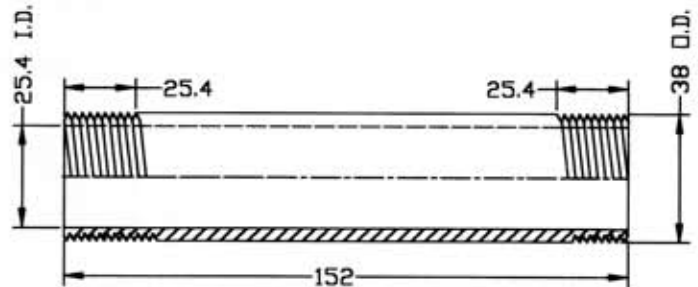

# ADJUSTMENT PARTS FOR SERVICE BOX

7033TS, VSB-TSC,  
7032, 7030,  
7032-1, 7031-1/4

Please note that drawings are approximate and not to be used for engineering purposes – please contact us for specific dimensions.

**25.4 MM COUPLING**

**25.4 MM NIPPLE**

**32 MM COUPLING**

**32 MM NIPPLE**

Measurements in Millimeters