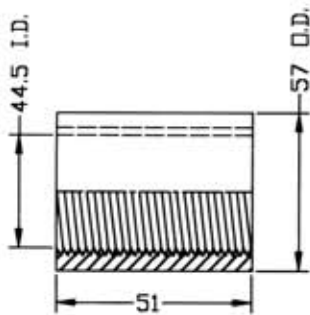

# ADJUSTMENT PARTS FOR SERVICE BOX

7033TS, VSB-TSC,  
7032, 7030,  
7032-1, 7031-1/4

Please note that drawings are approximate and not to be used for engineering purposes – please contact us for specific dimensions.

**25.4 MM COUPLING**

**25.4 MM NIPPLE**

**32 MM COUPLING**

**32 MM NIPPLE**

Measurements in Millimeters