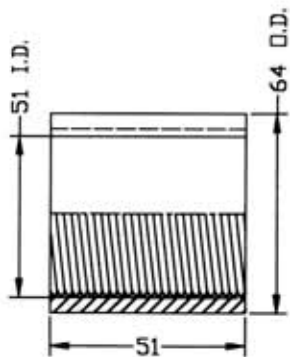

# ADJUSTMENT PARTS FOR SERVICE BOX

7033TS, VSB-TSC,  
7032, 7030,  
7032-1, 7031-1/4

Please note that drawings are approximate and not to be used for engineering purposes – please contact us for specific dimensions.

**25.4 MM COUPLING**

**25.4 MM NIPPLE**

**32 MM COUPLING**

**32 MM NIPPLE**

Measurements in Millimeters