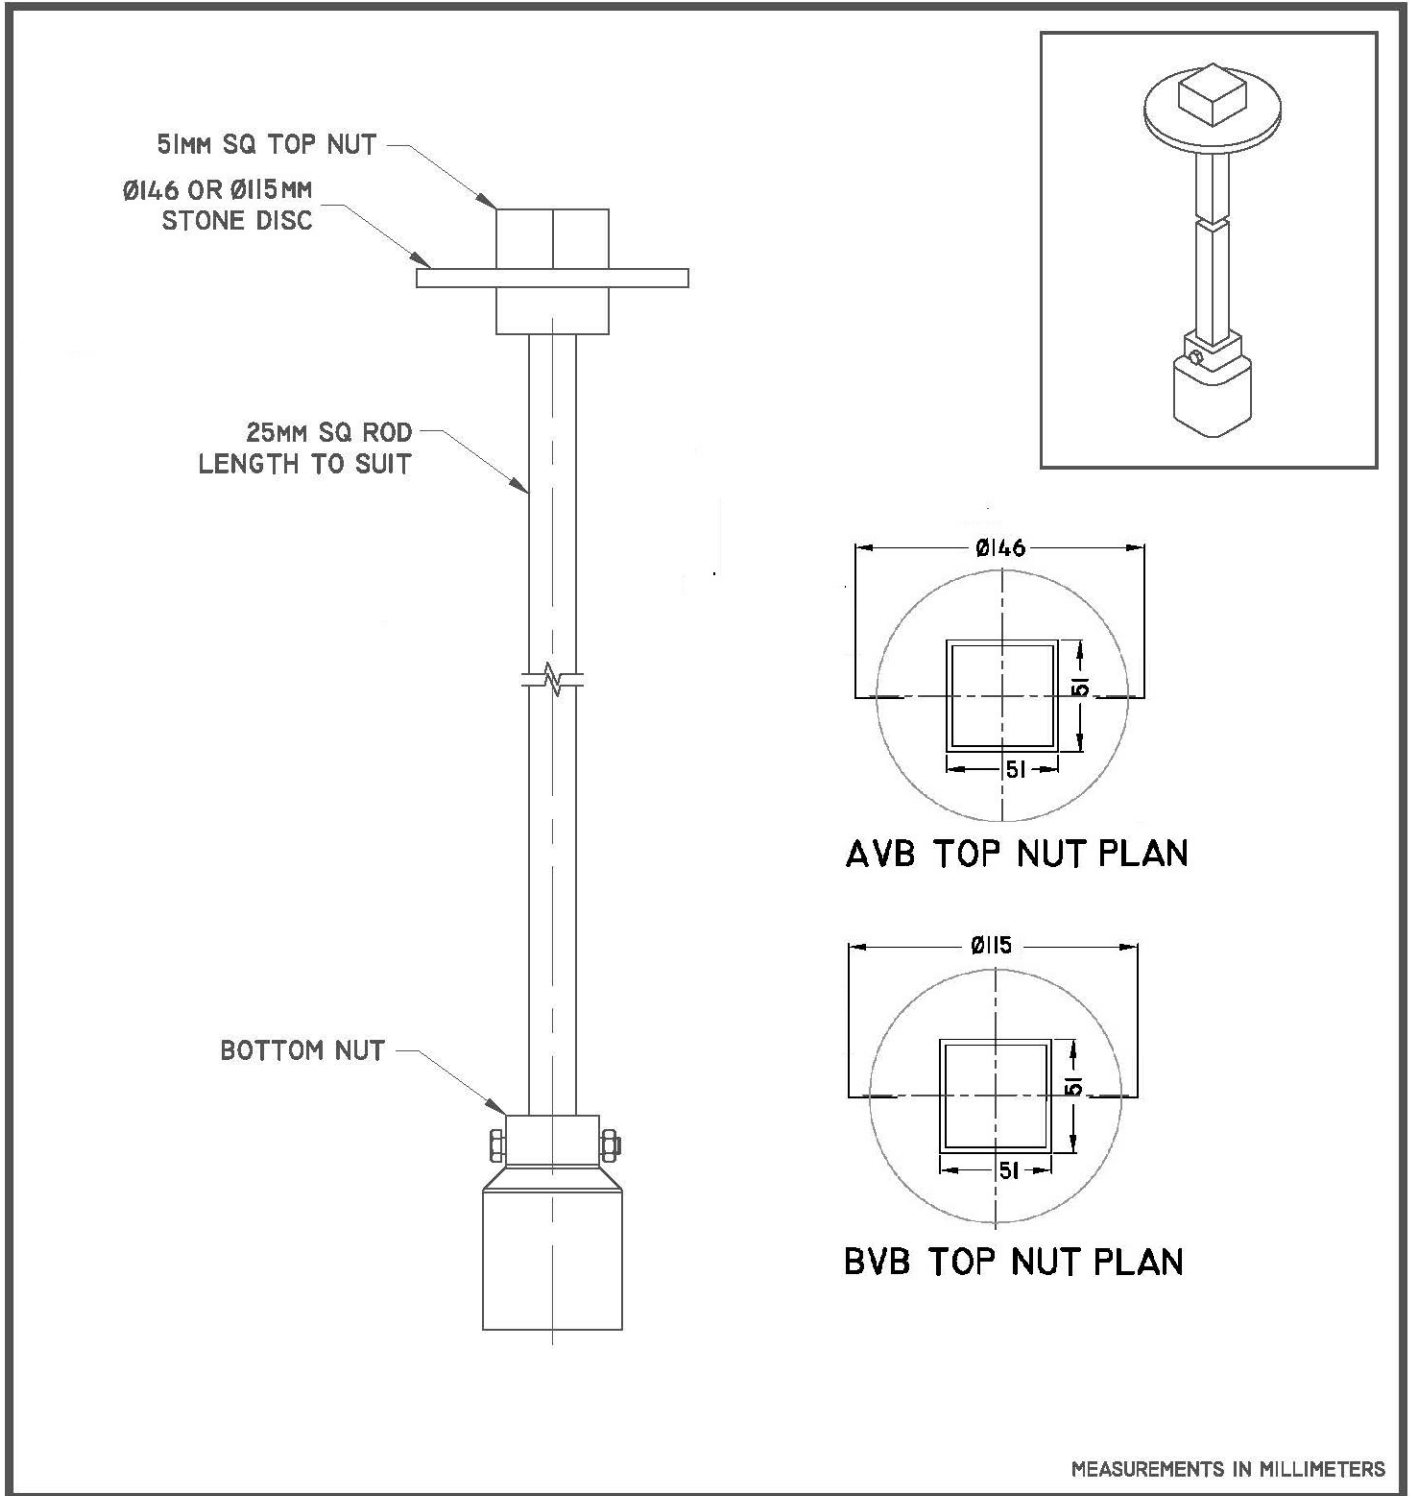

Please note that drawings are approximate and not to be used for engineering purposes - please contact us for specific dimensions.

A OR B ROD WITH STONE DISC

VB ROD

TROJAN INDUSTRIES INC.

CALGARY • EDMONTON, ALBERTA